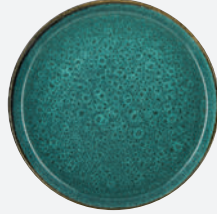

DIA 21 H 2 CM

COLLI: 6
UNIT: PCS.

821252

PLATE

GREEN/GREEN / STONEWARE

DIA 27 H 2,5 CM

COLLI: 6
UNIT: PCS.

821262