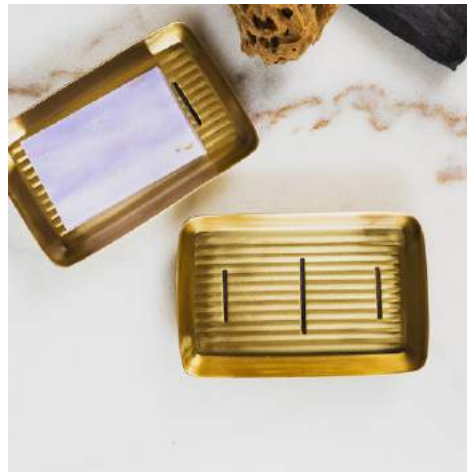

SOAP DISH BRASS

Comes in a black gift box.

€ 16,12
RRP € 39

32BR03
Pack size: 2